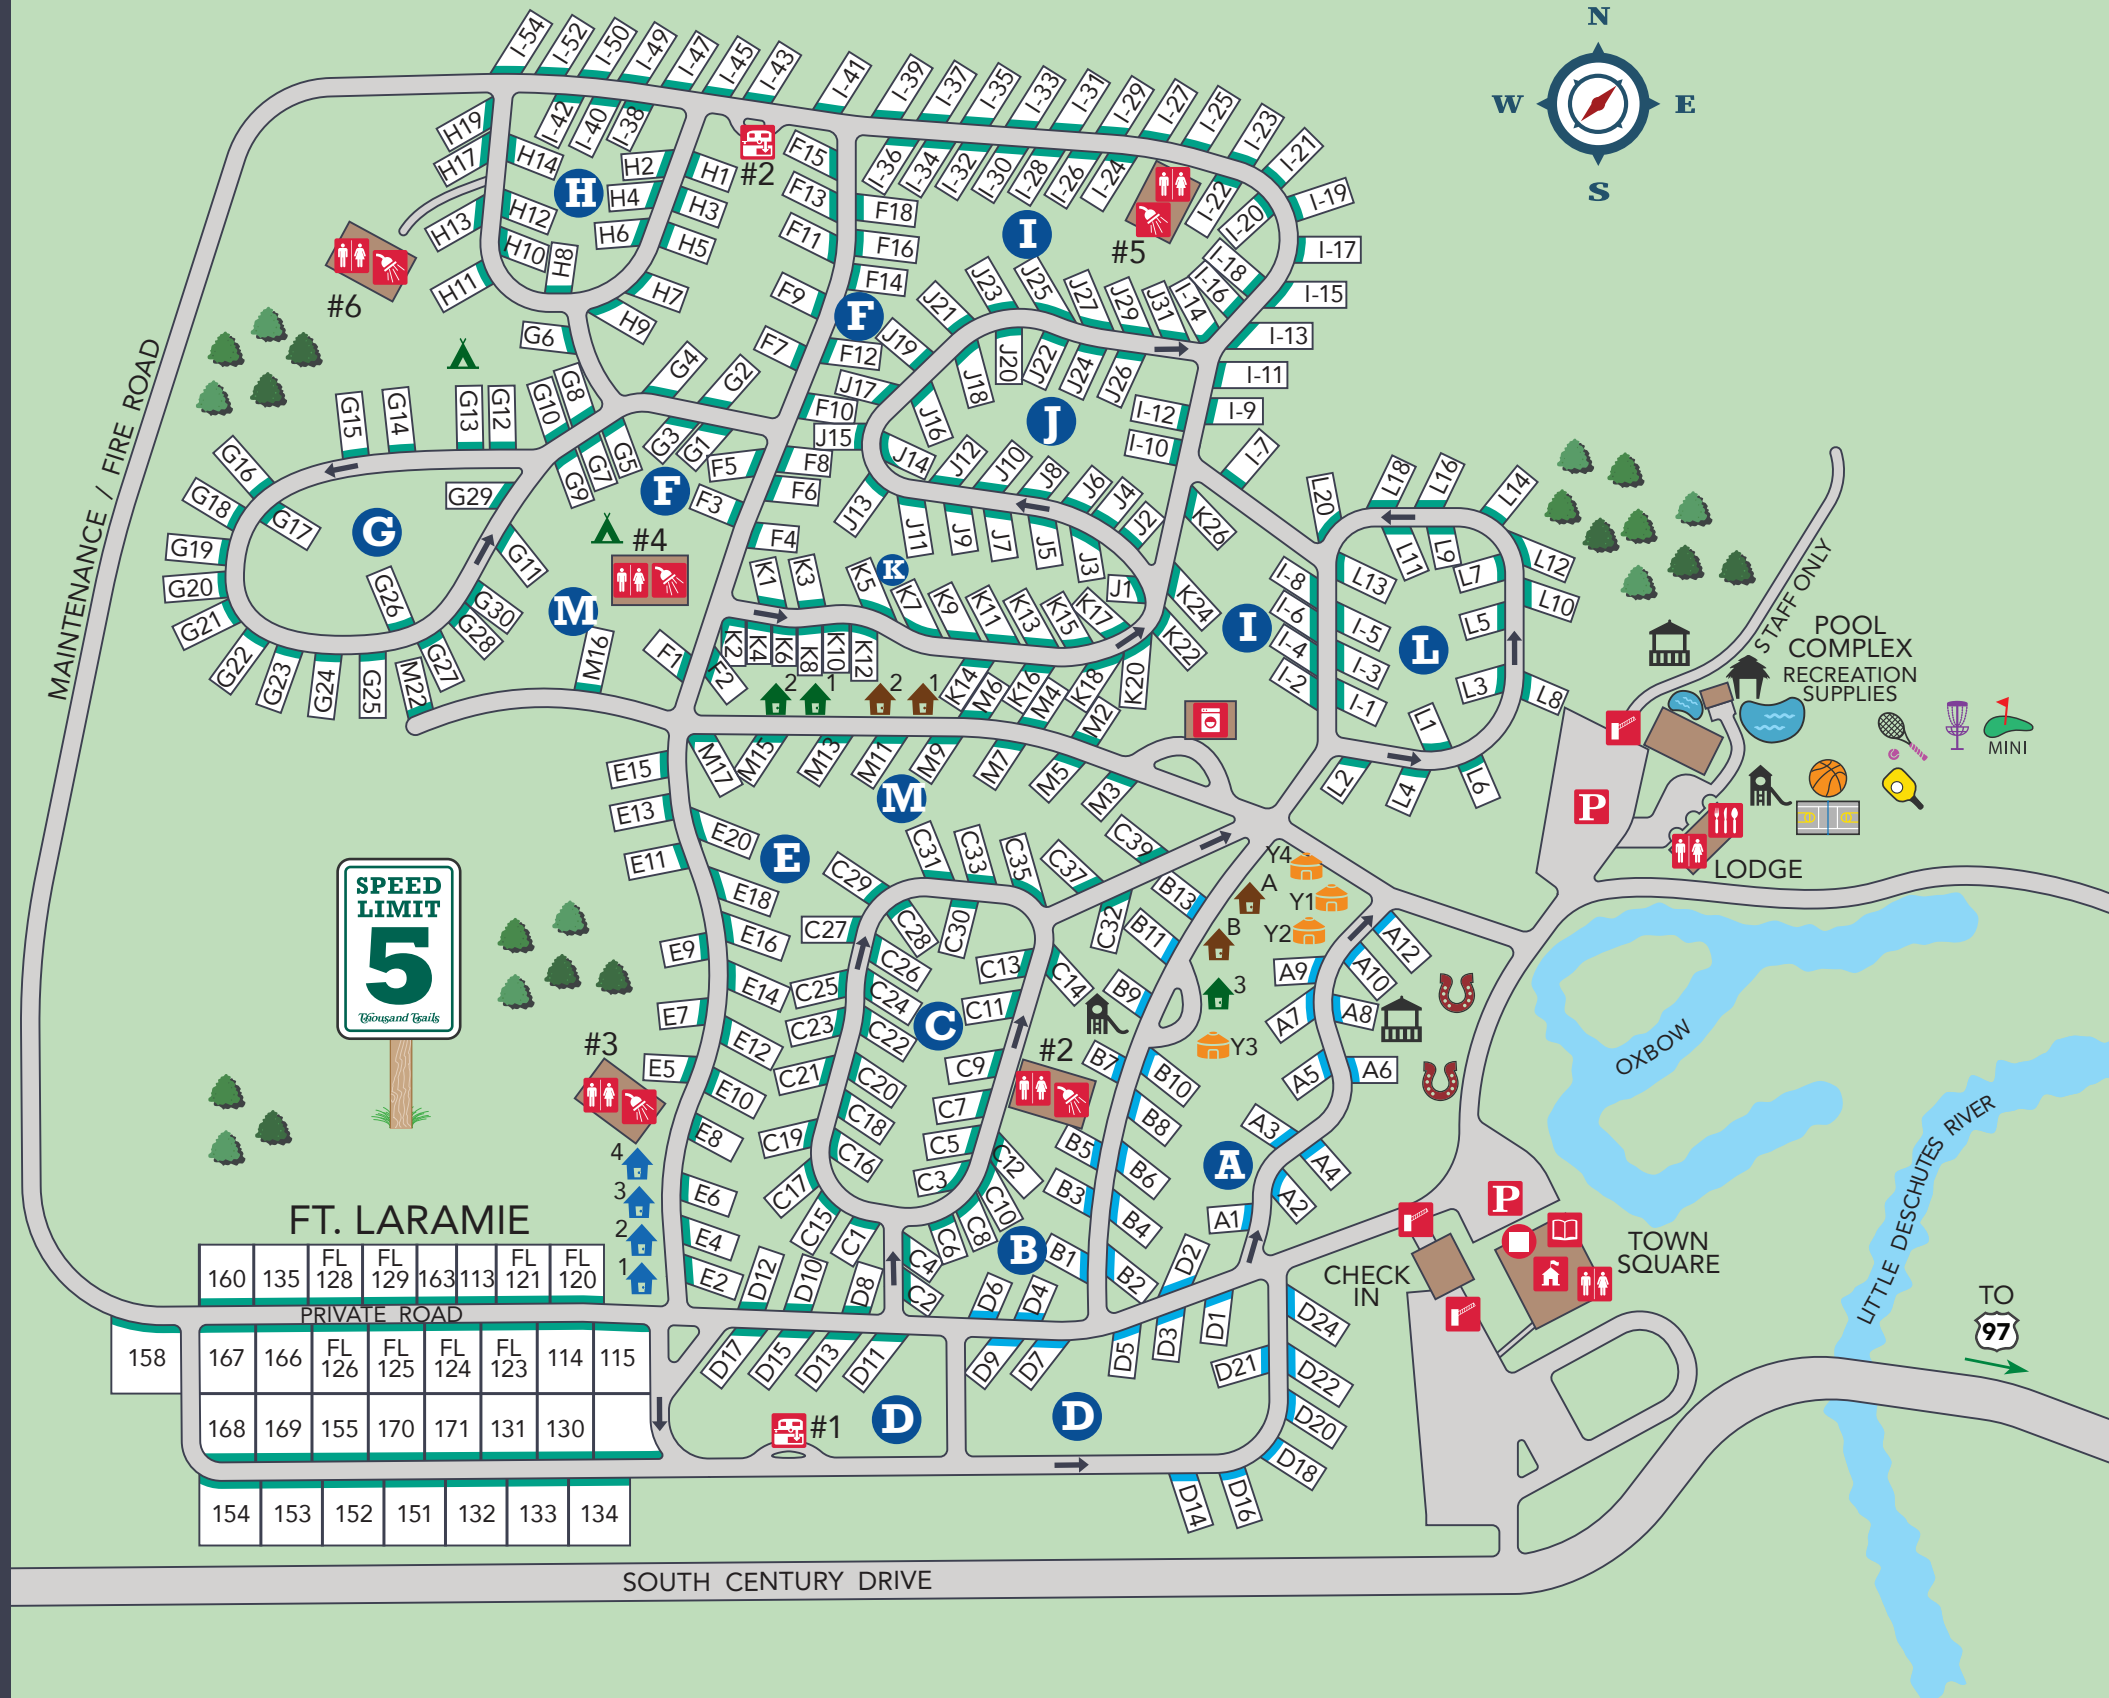

BEND/ SUNRIVER RV RESORT

17480 S. Century Drive
Sunriver, OR 97707

LEGEND

-  30 Amp Sites
-  50 Amp Sites
-  Cabin
-  Cottage
-  Getaway
-  Tent (Dry Camping)
-  Yurt
-  One-Way Street
-  Basketball
-  Cabana
-  Frisbee golf
-  Gazebo
-  Horseshoes
-  Mini Golf Course
-  Pickleball Court
-  Playground
-  Pool/Spa
-  Sports Court
-  Tennis Court
-  Bathhouse
-  Book Exchange
-  Dump Station
-  Gate
-  Laundry
-  Lodge
-  Parking
-  Showers
-  Store/Movie Rentals
-  Welcome Center/
Offices/Saloon

FT. LARAMIE

PRIVATE ROAD

160	135	FL 128	FL 129	163	113	FL 121	FL 120	
158	167	166	FL 126	FL 125	FL 124	FL 123	114	115
168	169	155	170	171	131	130		
154	153	152	151	132	133	134		