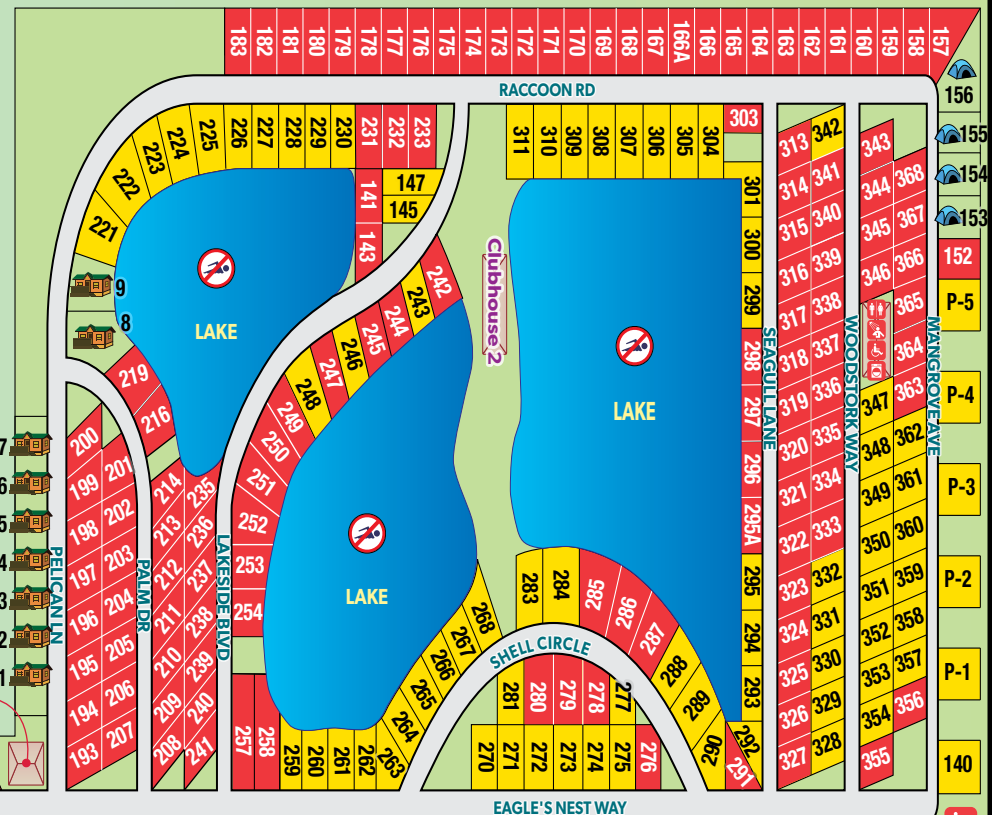

↑ To Bokeelia & Matlacha

STRINGFELLOW RD

Mile Post 3

↓ To St. James City

SITE MAP LEGEND

- 50/30 Amp Site
- 30/20 Amp Site
- Deluxe Cabin
- Tent Sites
- Playground
- No Swimming
- Dumpster
- Recycling
- Laundry
- Restrooms
- Showers
- Parking
- Fish Cleaning Station
- Dog Walk
- Tennis Courts
- Pickleball
- Horseshoe Pits
- Shuffleboard
- Basketball Court
- Bike Trail

911
EMERGENCY

SPEED LIMIT
10
MPH

FORT MYERS / PINE ISLAND KOA

5120 H. Stringfellow Rd. | St. James City, FL 33956 | Lee County
 Information: (239) 283-2415 | Reservations: (800) 562-8505 | Fax: (239) 283-5269
 PineIslandResort@equitylifestyle.com | KOA.com/campgrounds/fort-myers/